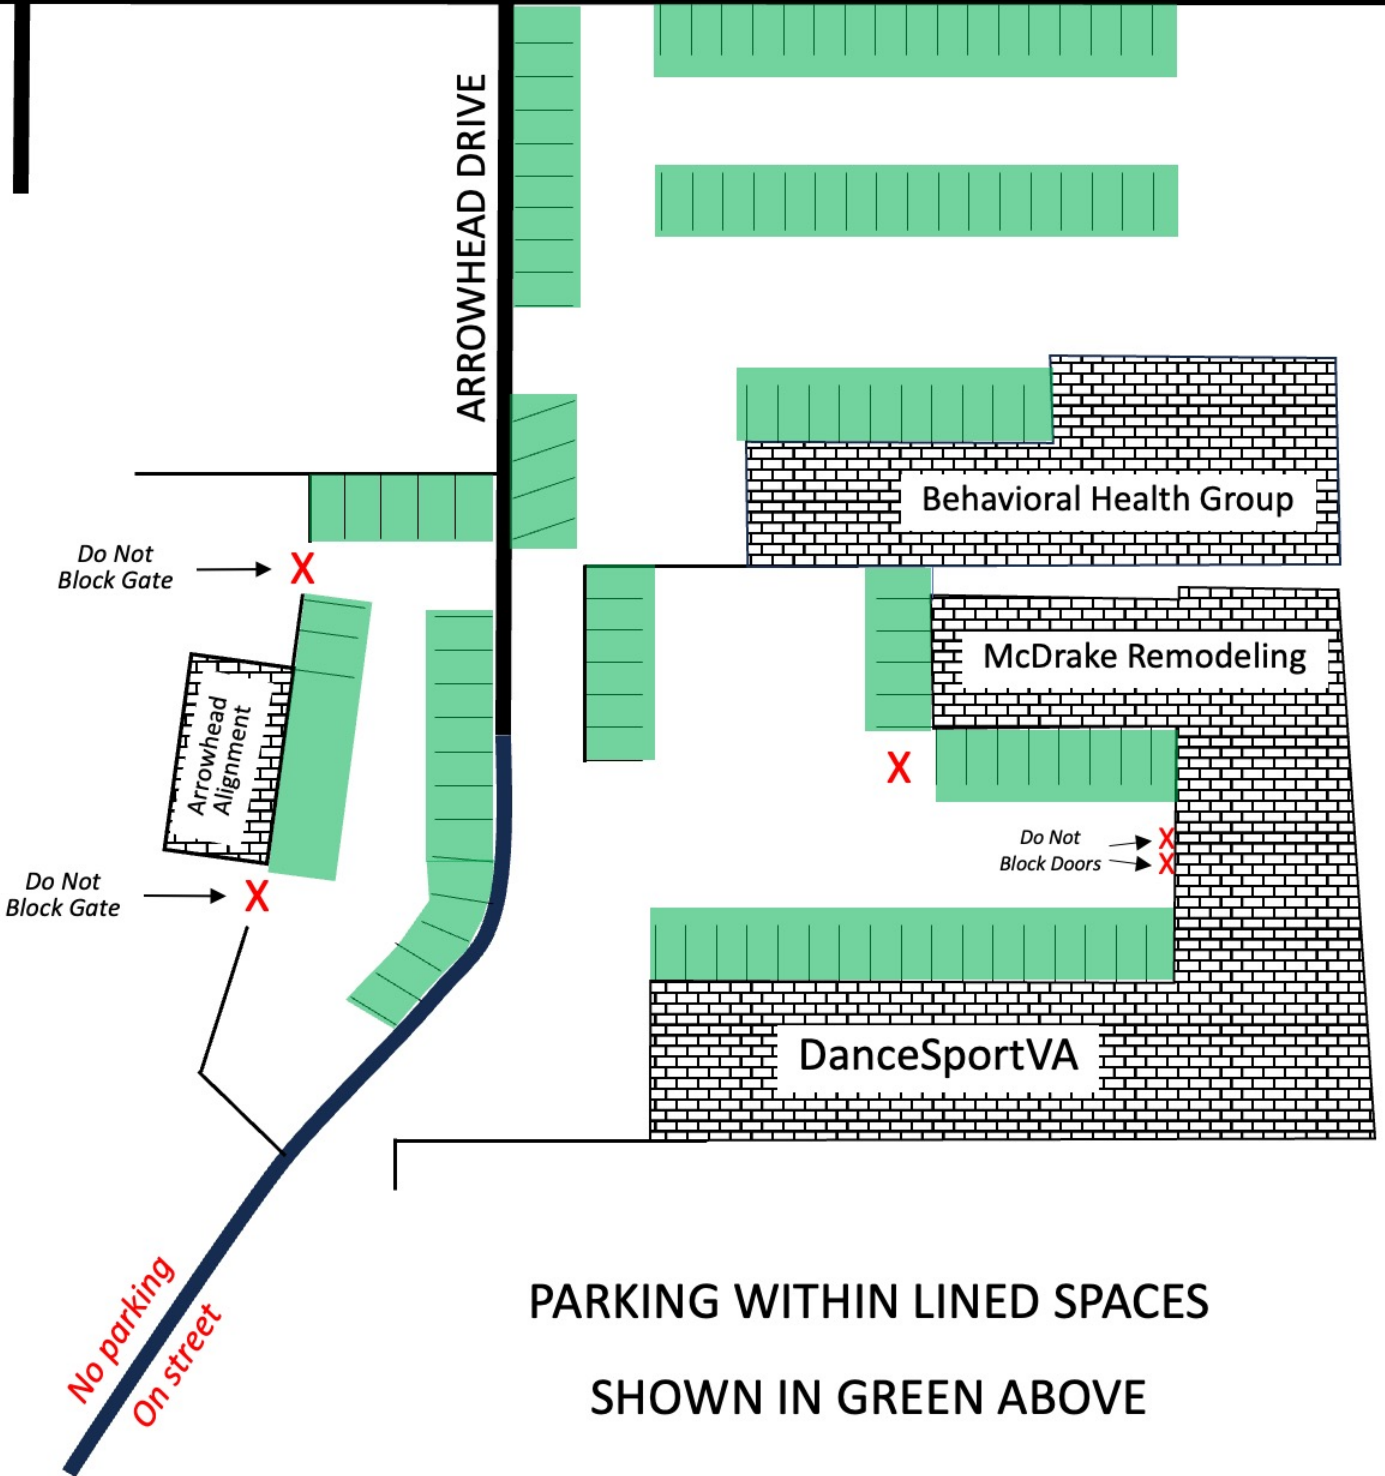

PARKING FOR DANCESPORTVA

NEWTOWN ROAD

PRINCESS ANNE ROAD

ARROWHEAD DRIVE

PARKING WITHIN LINED SPACES

SHOWN IN GREEN ABOVE